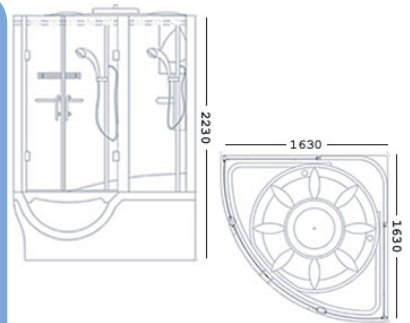

San Marino 1630x1630x2230mm

14 Bath Jets...10 Body Shower Jets...Body Spray Bar Jets...Flood Light
LCD TV Included...MP3 and iPod Ready...Waterfall Mixer...Thermostat
Whirlpool Intensity Adjustable...Built In Seating for 2...Storage Shelves
Rainfall Shower Soother...FM...Ventilation Fan...Luxury Lighting System
Computer Control Panel...Dual Handheld Shower Heads
Fogless Mirror...Speaker Phone and Microphone
Back and Body Spray Jets...Handsfree Telephone

£2919.83

**COMBINATION STEAM SHOWER BATH
WITH WHIRLPOOL & BUILT IN TV**