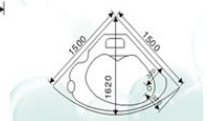

Andorra

1500x1500x2250mm

IMAGE COPYRIGHTED
PROPERTY OF SHOWER-CUBICLE

Massage body jets...Modern Style Glass Walls...Overhead Rain Shower
Multi function Hand Shower on Slide Rail kit...Foot Massage Unit
Thermostatic Temperature Control Valve...FM radio and Speaker
Music Connection for input from: CD Ipod/MP3 player
Electronic Steam Control...3kw Steam Generator..Built in Extractor Fan
Low voltage lighting...Hand held remote control...Head rest