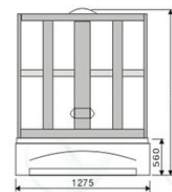

Andorra

1500x1500x2250mm

IMAGE COPYRIGHTED
PROPERTY OF SHOWER-CUBICLE

Massage body jets...Modern Style Glass Walls...Overhead Rain Shower
Multi function Hand Shower on Slide Rail kit...Foot Massage Unit
Thermostatic Temperature Control Valve...FM radio and Speaker
Music Connection for input from: CD Ipod/MP3 player
Electronic Steam Control...3kw Steam Generator..Built in Extractor Fan
Low voltage lighting...Hand held remote control...Head rest